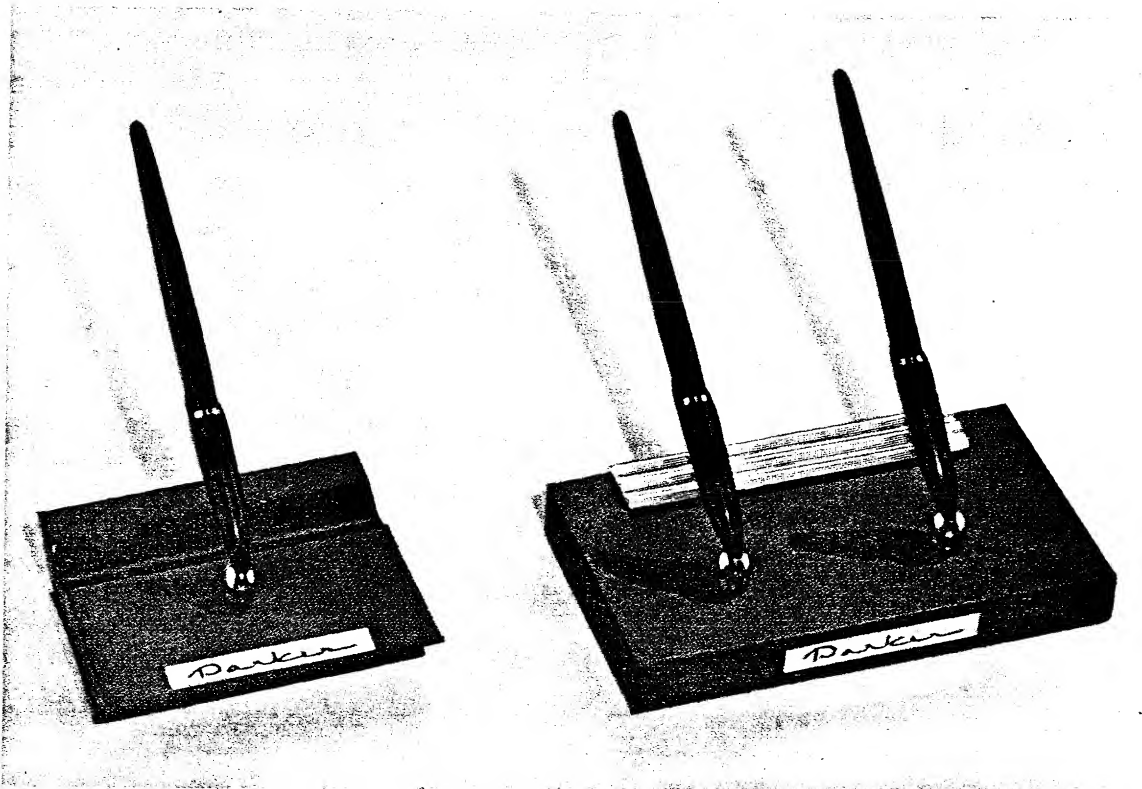

Parker "51" MAGNETIX Desk Sets

MODEL NO. 90-103

Black finished metal.
Black "51" pen and holder,
4½ x 5" . . . . . $17.50.

MODEL NO. 90-212

Maroon, gray or black catylin, gold-colored trim.
Two black "51" pens and holders, 4½ x 7½" . . . . . $30.00.
No. 90-213: same base with maroon pens.